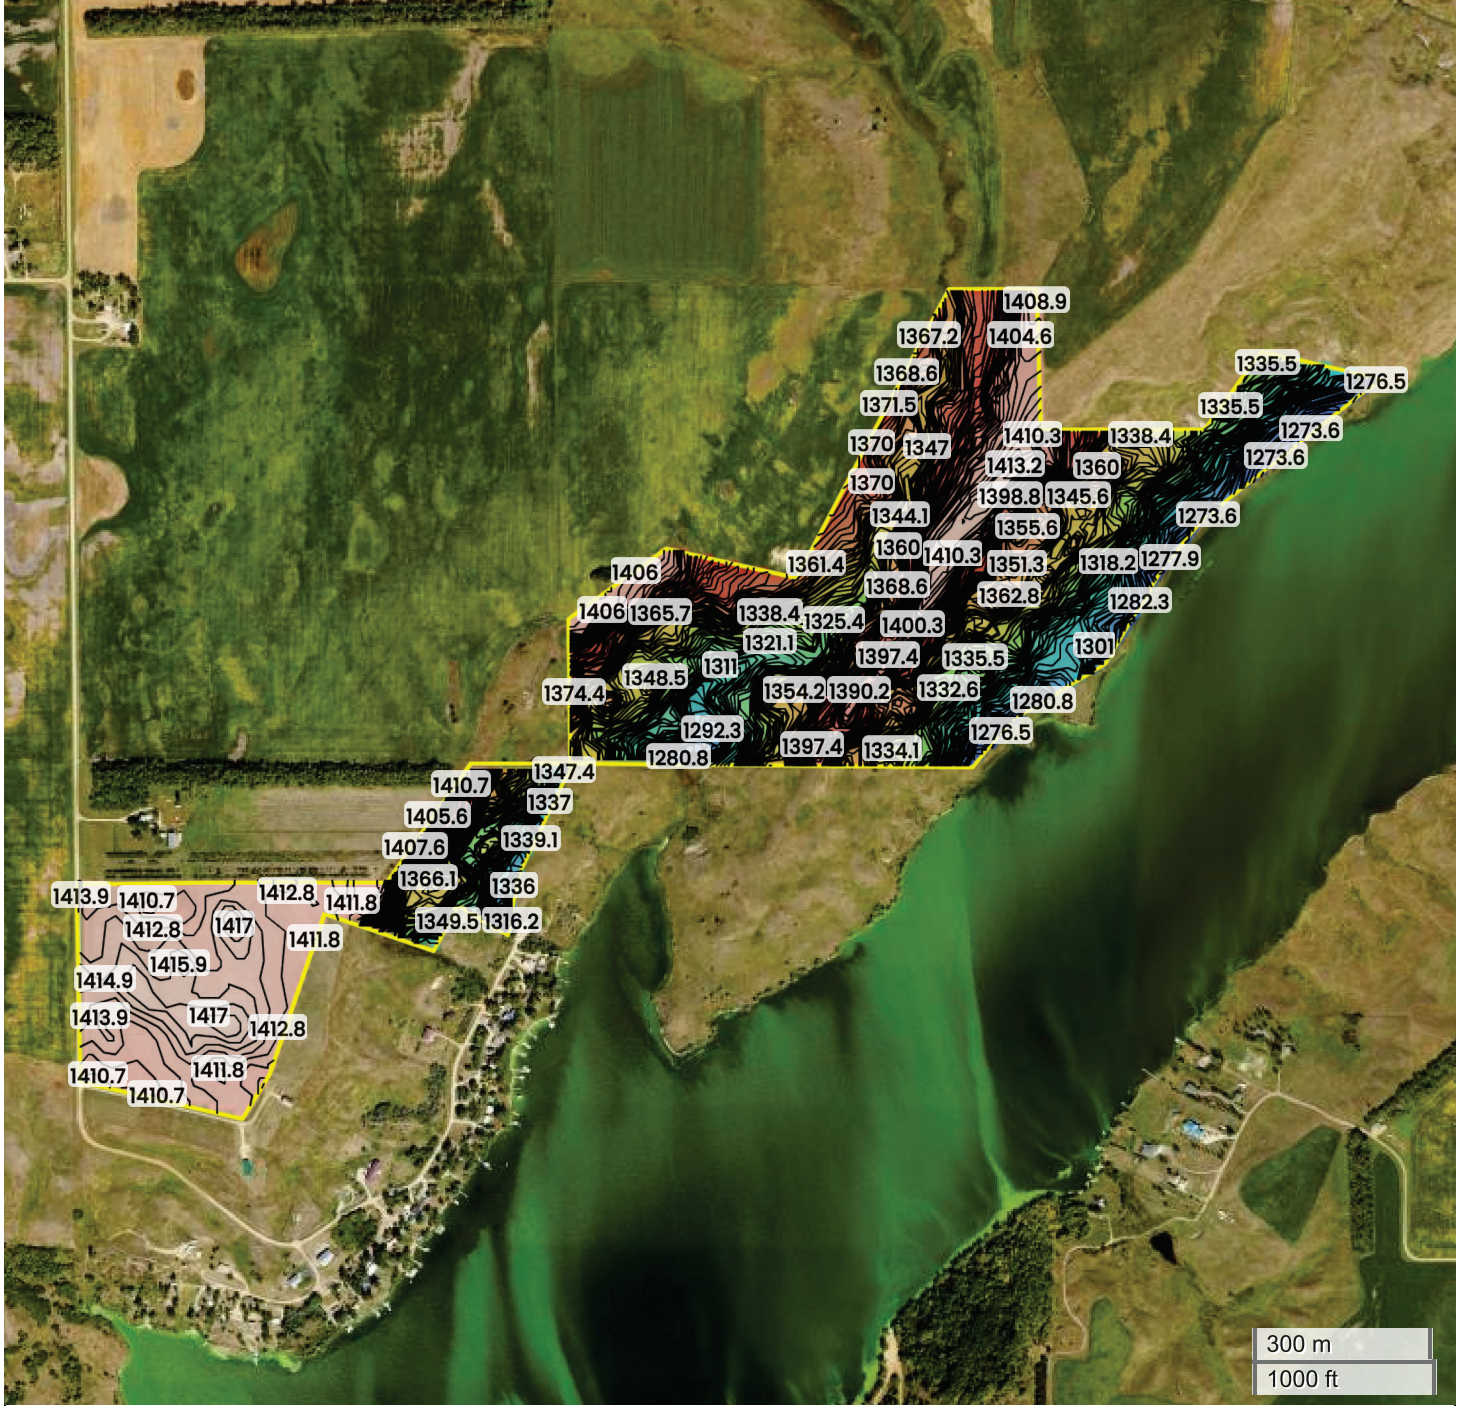

BARNES COUNTY, ND (171.71 AC TOTAL, 32.75 AC TILLABLE)

# TOPOGRAPHY

1274 ft

1417 ft

Center: 47.074640, -98.051750

**32-142N-58W**

**Ashtabula Township**

**Barnes County, ND**

Source: USGS 10m DEM

Interval(ft): 3

Max: 1417.0 ft

Min: 1273.6 ft

Range: 143.4 ft

Average: 1345.3 ft

FarmWorth, LLC makes no warranties, express or implied, regarding the accuracy of any information provided through FarmWorth.com. User is solely responsible for independently verifying all information prior to use and waives any claims against FarmWorth, LLC arising from inaccuracies in such information.